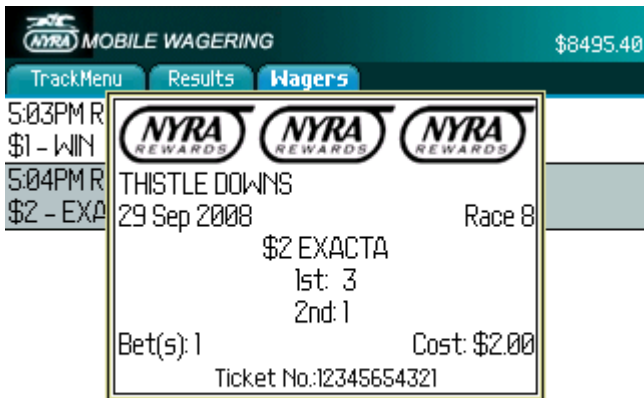

THISTLE DOWNS Race 8 0 MTP Post Time: 5:00 PM

Wager Accepted.

NYRA REWARDS NYRA REWARDS NYRA REWARDS

THISTLE DOWNS Race 8
29 Sep 2008

\$1 WIN
3

Bet(s): 1 Cost: \$1.00

Ticket No.:12345654321

Results Tab: Displays pari-mutuel results by race for each of these tracks.

NYRA MOBILE WAGERING \$8497.40

TrackMenu Results Wagers

DELAWARE PARK Race 1

No	Horse	Win	Place	Show
5	Leather	2.80	2.40	2.10
6	Personal Edge		5.20	2.60
4	Ells Got Even			2.10
2	Secret Slide			

\$2 EXACTA (5/6) 12.60
\$2 TRIFECTA (5/6/4) 20.60

Wagers Tab: Displays all the wagers placed by account holder for that day.

You can click on a wager entry to view the associated ticket with runners.

Step 4: Sign-out

To sign-out of the application, select Sign Out through the menu key.