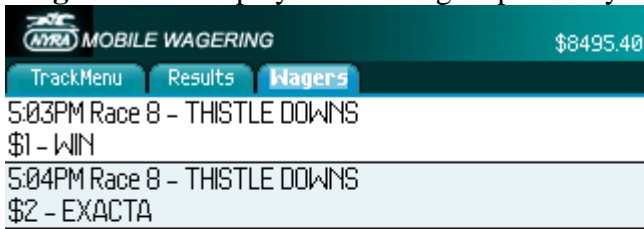

THISTLE DOWNS Race 8 0 MTP Post Time: 5:00 PM

Wager Accepted.

NYRA REWARDS NYRA REWARDS NYRA REWARDS

THISTLE DOWNS Race 8
29 Sep 2008

\$1 WIN
3

Bet(s): 1 Cost: \$1.00

Ticket No.:12345654321

Results Tab: Displays pari-mutuel results by race for each of these tracks.

NYRA MOBILE WAGERING \$8497.40

TrackMenu Results Wagers

DELAWARE PARK Race 1

No	Horse	Win	Place	Show
5	Leather	2.80	2.40	2.10
6	Personal Edge		5.20	2.60
4	Ells Got Even			2.10
2	Secret Slide			

\$2 EXACTA (5/6) 12.60
\$2 TRIFECTA (5/6/4) 20.60

Wagers Tab: Displays all the wagers placed by account holder for that day.

You can click on a wager entry to view the associated ticket with runners.

Step 4: Sign-out

To sign-out of the application, select Sign Out through the menu key.