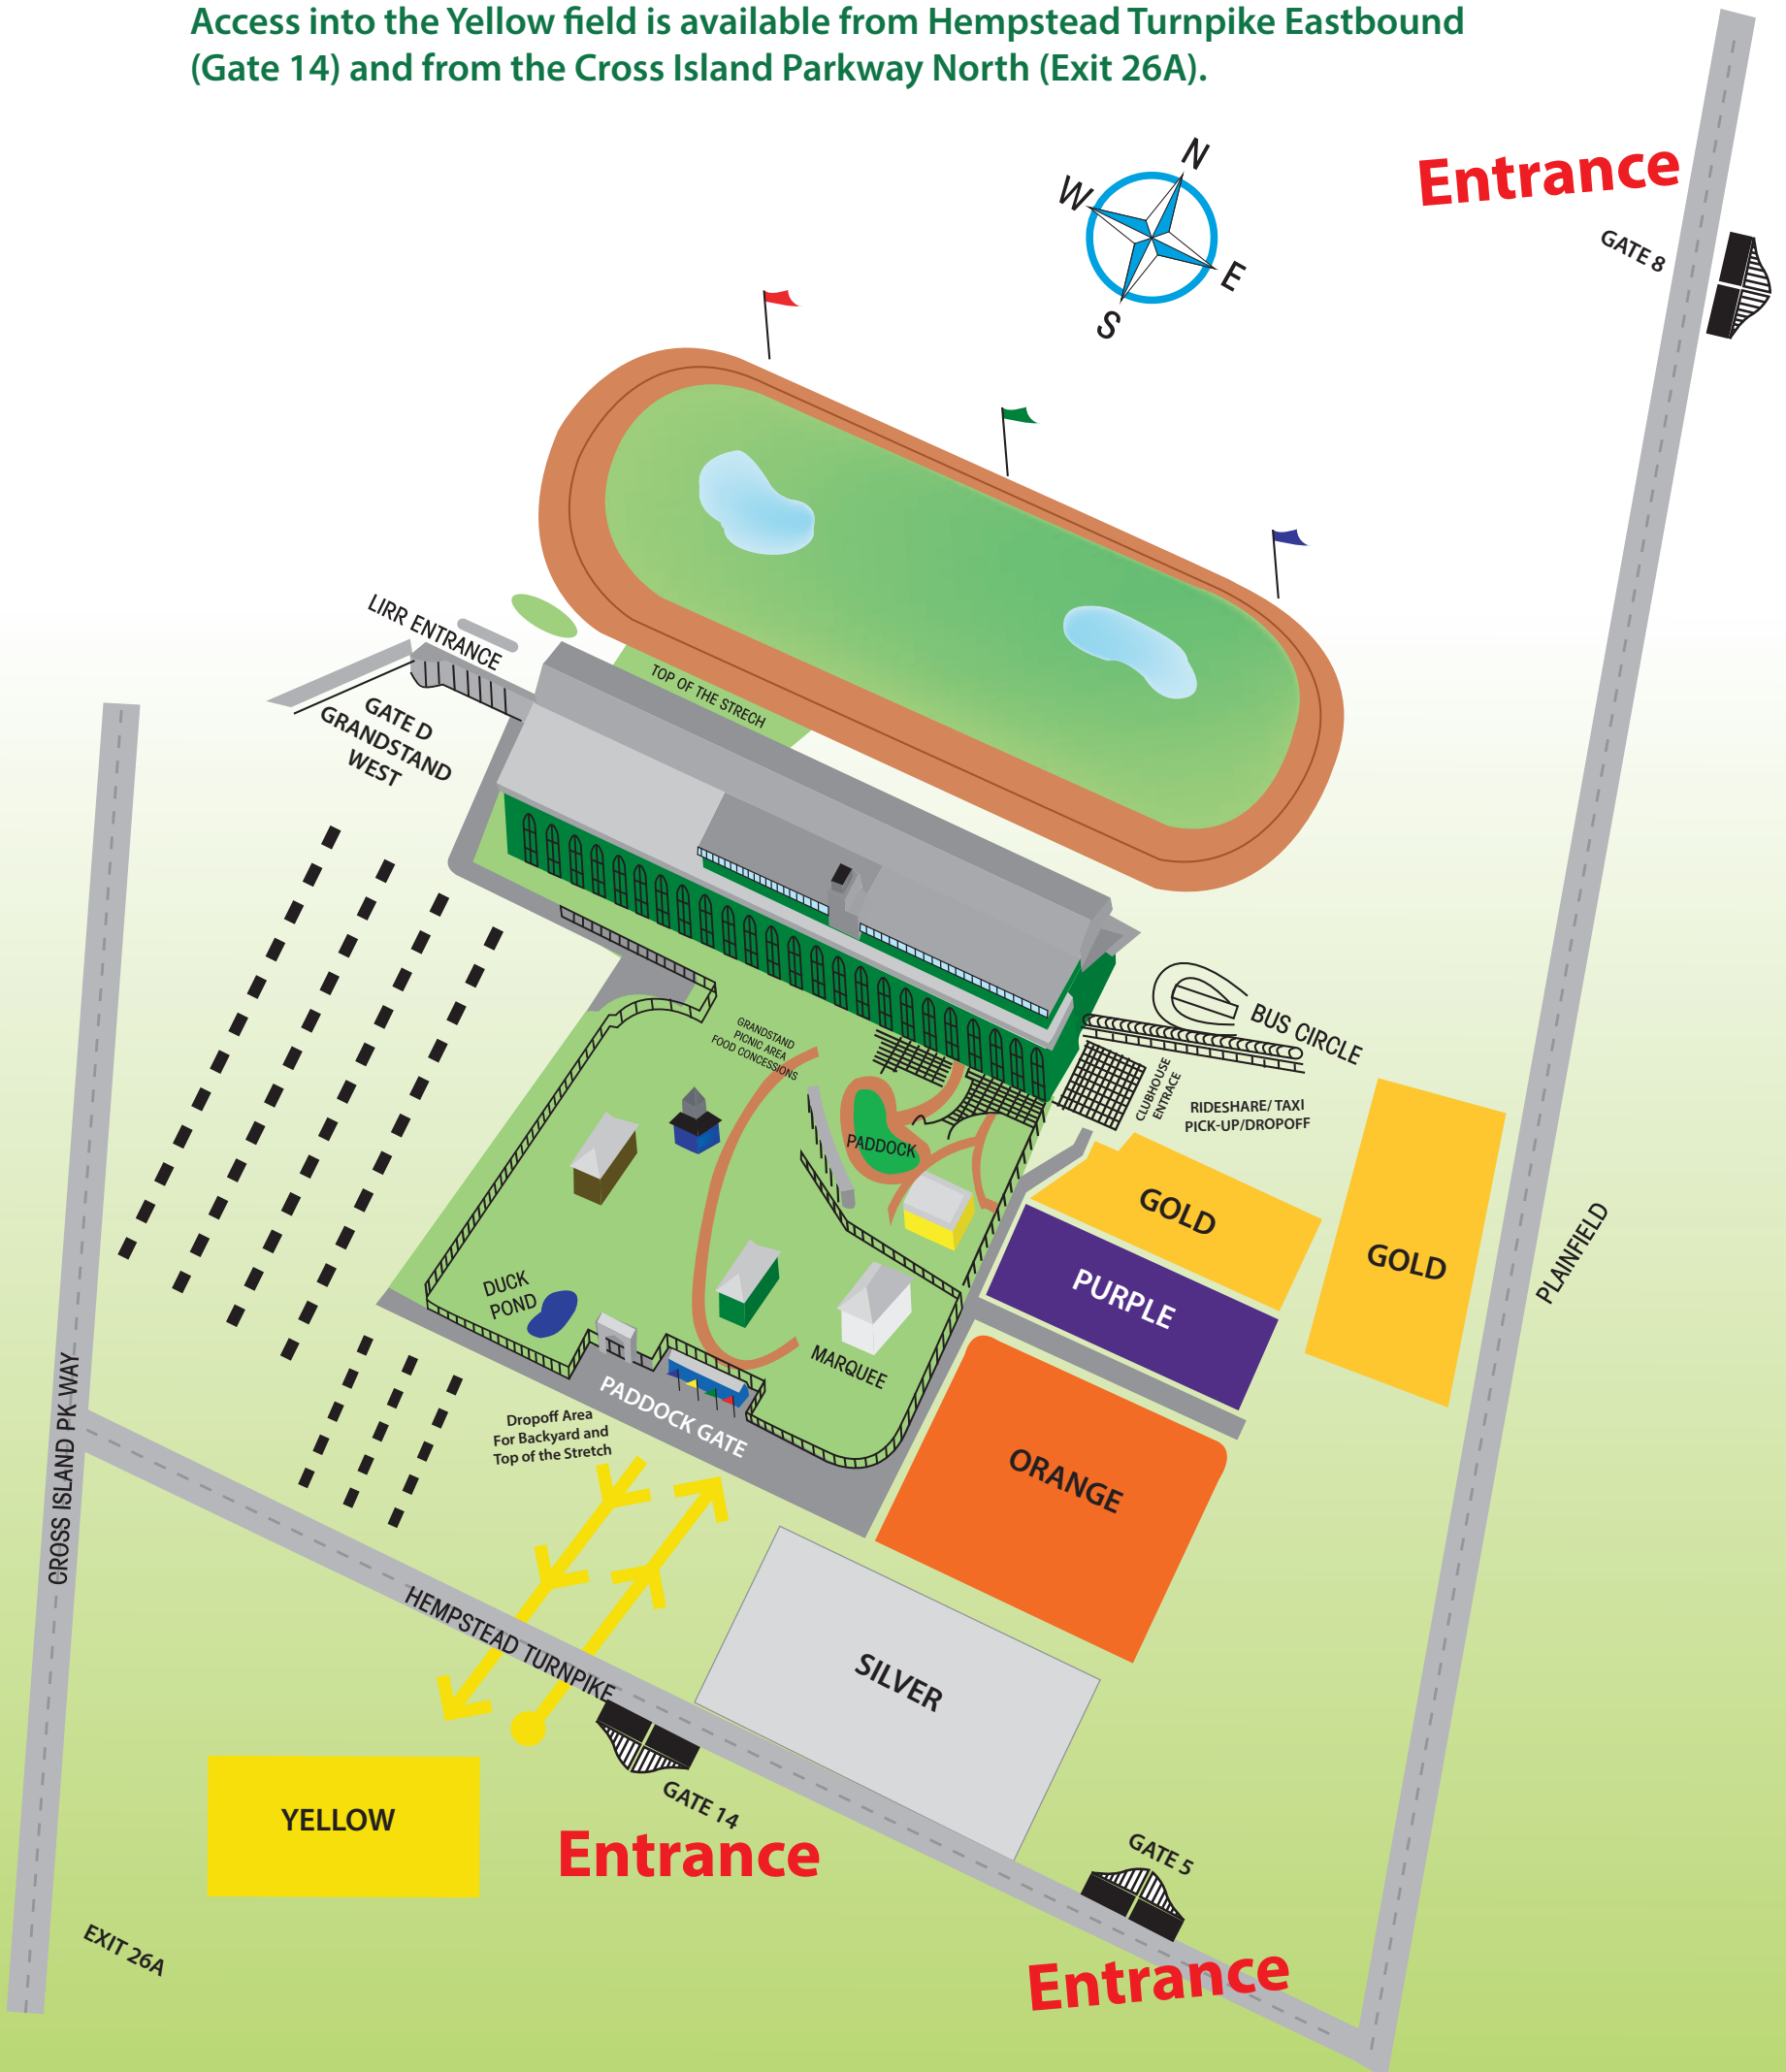

Parking

Effective September 2019

NOTE: Vehicle access is available Gate 5 (Hempstead) and Gate 8 (Plainfield). Access into the Yellow field is available from Hempstead Turnpike Eastbound (Gate 14) and from the Cross Island Parkway North (Exit 26A).

PRICING

GOLD: \$10

SILVER: \$5

YELLOW: Complimentary

Shuttle buses from the Yellow field are available on Saturdays ONLY and on Sunday 9/15/19

Valet Parking is available on Jockey Club Gold Cup Festival (Saturday 9/28/19) at the Clubhouse Entrance for \$15.